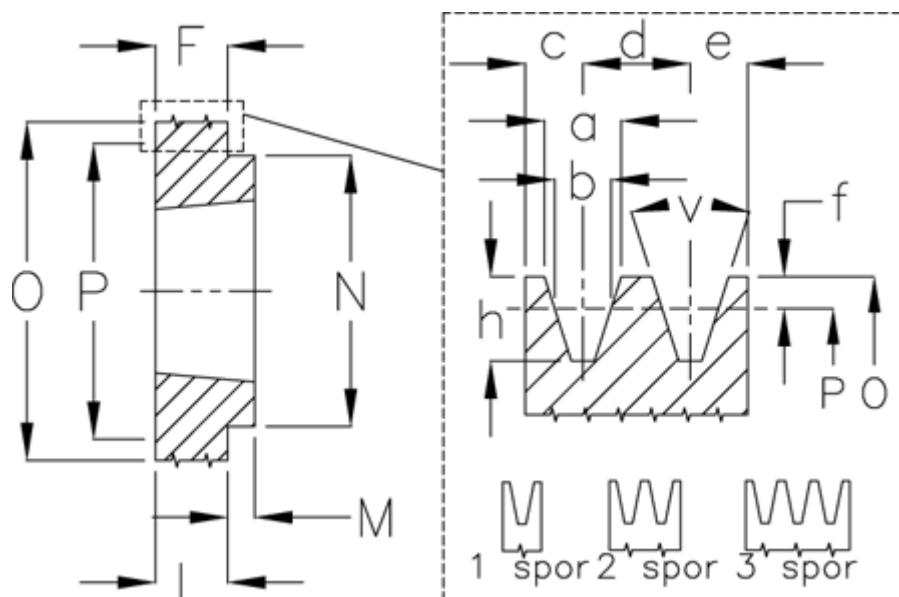

Article number: 604111010601

Description: V-belt pulley SPB 106/1 TL1610

## Measures

a	= 16.3	For bush	= 1610	P	= 106
b	= 14.0	h	= 17.5	Type	= SPB
Bush $\zeta$ max	= 42	J	= -	v	= 34 grader
c	= 12.5	L	= 25		
d	= 19.0	m	= -		
e	= 12.5	N	= -		
f	= 3.5	Number of ribs	= 1		
F	= 25	O	= 113.0		